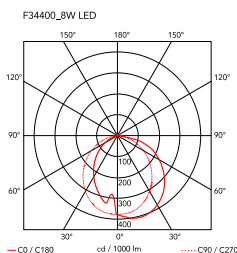

Goldman

by Ron Gilad , 2013

Table lamp providing direct light. Aluminium structure with external transparent methacrylate diffuser and opal PC led diffuser. Optical switch sensor on the base that provide 3-step dimming function. A USB socket on the back of the base enables you to recharge the most common smartphones and tablets (max 1.5A). Adaptor on plug connector with interchangeable plugs. The power chord is 2.5 metres long

Mounting	Table
Environment	Indoor
Weight	0,9 Kg
Light sources available	42 x LED 8W 248lm total 2700K [i] CRI 85 Dimmable
Emergency	Without
Switching	Optical switch on dimmable base with "Soft Touch" technology
Dimmer	Included
Voltage	100-240/24V
Power	8W
Battery	No
Supply included	Yes
Cord Length	2500 mm
Materials	Aluminum, Methacrylate
Colors	 F3440044 - Brass/Green  F3440030 - Black/Fumée