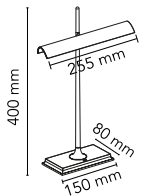

Goldman

by Ron Gilad , 2013

Table lamp providing direct light. Aluminium structure with external transparent methacrylate diffuser and opal PC led diffuser. Optical switch sensor on the base that provide 3-step dimming function. A USB socket on the back of the base enables you to recharge the most common smartphones and tablets (max 1.5A). Adaptor on plug connector with interchangeable plugs. The power chord is 2.5 metres long

Mounting	Table
Environment	Indoor
Weight	0,9 Kg
Light sources available	42 x LED 8W 248lm total 2700K [i] CRI 85 Dimmable
Emergency	Without
Switching	Optical switch on dimmable base with "Soft Touch" technology
Dimmer	Included
Voltage	100-240/24V
Power	8W
Battery	No
Supply included	Yes
Cord Length	2500 mm
Materials	Aluminum, Methacrylate
Colors	 F3440044 - Brass/Green  F3440030 - Black/Fumée